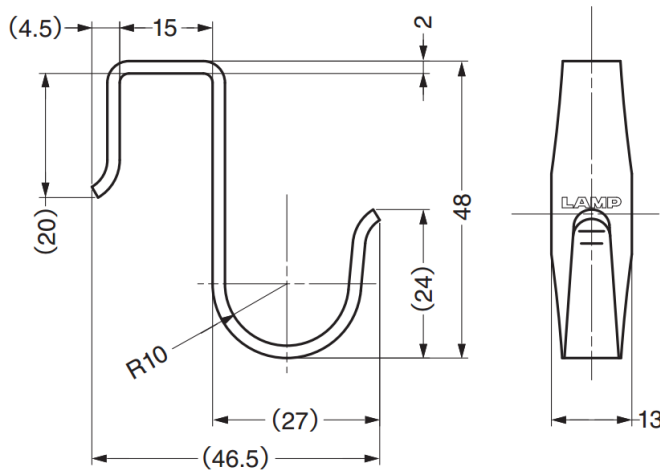

GPF Stainless Steel Hook

Features

- Possible to fix on plasterboard etc.
- Easy installation with the provided pin

Material

- Stainless steel 304, mirror finish

Parts Included

- Pin (SUS)

Pin (SUS)

Part No.	D	W	H	H ₁	t	Load Capacity	
GPF-22	22	9	30	16	3	19.6 N	2 kg
GPF-30	30	10	35	22	4		

GRN-50 Stainless Steel Hanging Hook

Material

- Stainless steel 304, satin finish

Part No.	Load Capacity	
GRN-50	92.1 N	9.4 kg