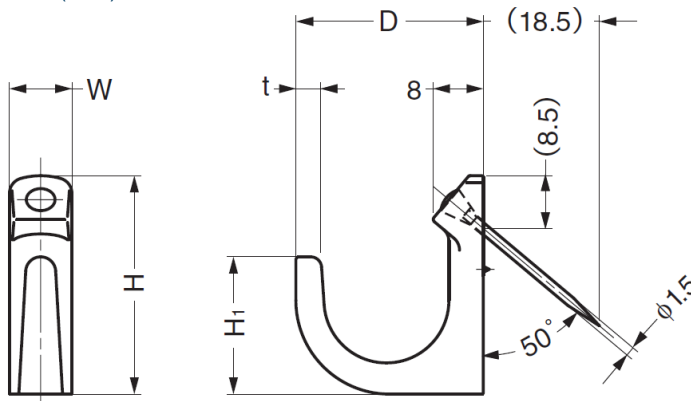

GPF Stainless Steel Hook

Features

- Possible to fix on plasterboard etc.
- Easy installation with the provided pin

Material

- Stainless steel 304, mirror finish

Parts Included

- Pin (SUS)

Pin (SUS)

Part No.	D	W	H	H ₁	t	Load Capacity	
GPF-22	22	9	30	16	3	19.6 N	2 kg
GPF-30	30	10	35	22	4		

GRN-50 Stainless Steel Hanging Hook

Material

- Stainless steel 304, satin finish

Part No.	Load Capacity	
GRN-50	92.1 N	9.4 kg